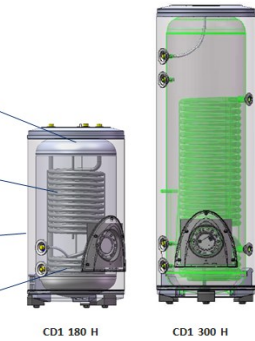

	kW @A-7W35	Power Supply	DHW tank
PLUS No DHW 	<ul style="list-style-type: none"> • 4 kW • 5 kW • 7 kW • 9 kW • 11 kW 	<ul style="list-style-type: none"> • 1ph • 1ph • 1ph – 3ph • 3ph • 3ph 	NO
COMPACT DHW with integrated tank 	<ul style="list-style-type: none"> • 4 kW • 5 kW • 7 kW 	<ul style="list-style-type: none"> • 1ph • 1ph • 1ph – 3ph 	<ul style="list-style-type: none"> • 180 l (1-coil)
FLEX DHW with separated tank 	<ul style="list-style-type: none"> • 4 kW • 5 kW • 7 kW • 9 kW • 11 kW 	<ul style="list-style-type: none"> • 1ph • 1ph • 1ph – 3ph • 3ph • 3ph 	<ul style="list-style-type: none"> • 180 l • 300 l (1-coil)

DOUBLE ANODE PROTECTION

- ⊗ Magnesium Anode
- ⊗ Pro-Tech anode

HIGH SURFACE EXCHANGE COIL

- ⊗ 1,5 m² in the 180 l
- ⊗ 2,4 m² in the 300 l

HIGH INSULATION (Erp class C)

- ⊗ 50 mm in the 180 l
- ⊗ 60 mm in the 300 l

SANITARY WATER INLET

- ⊗ With special deflector

CD1 180 H

CD1 300 H